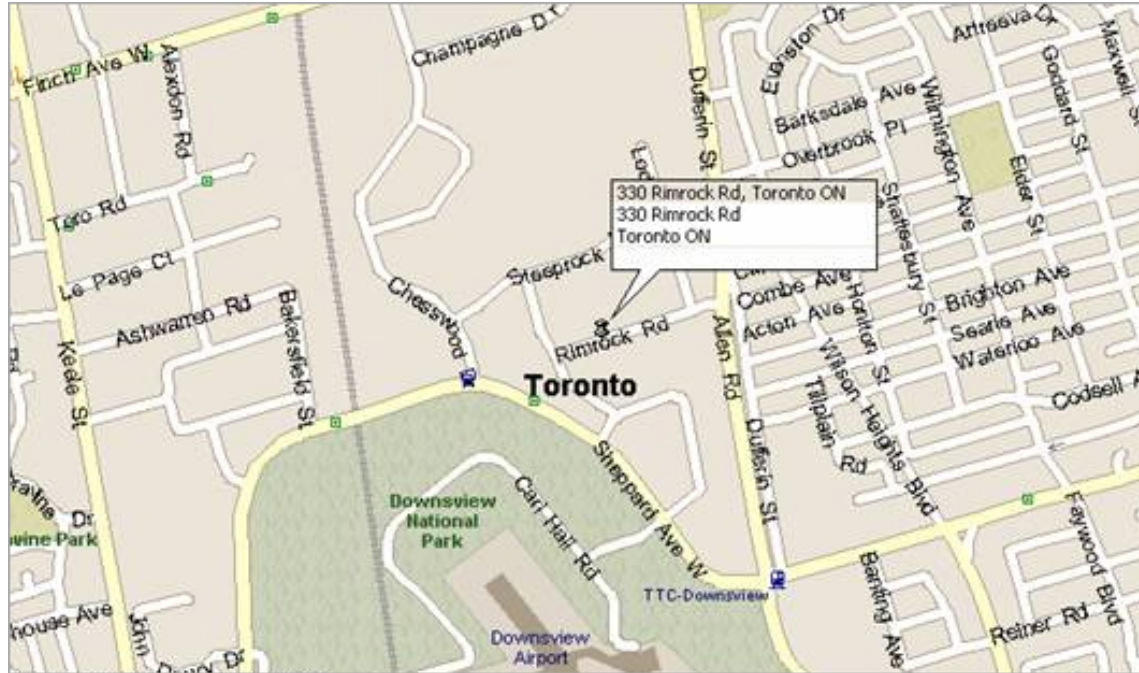

128BIT
SSLSECURITY

Driving Directions for Digitcom Canada (Toronto Office)

From 401 East or West - Exit Allen Road North. Rimrock is the 1st street North of Sheppard West of Dufferin (Allen). Make a left at the McDonald's.

From 407 - Exit Dufferin South. Rimrock is a few streets south of Finch. When you hit Rimrock, make a right. Make a right at the McDonald's.

Digitcom is not affiliated with or owned by Nortel Networks, Avaya, Mitel, Cisco Call manager, ShoreTel, NEC, Toshiba, or any other manufacturer.